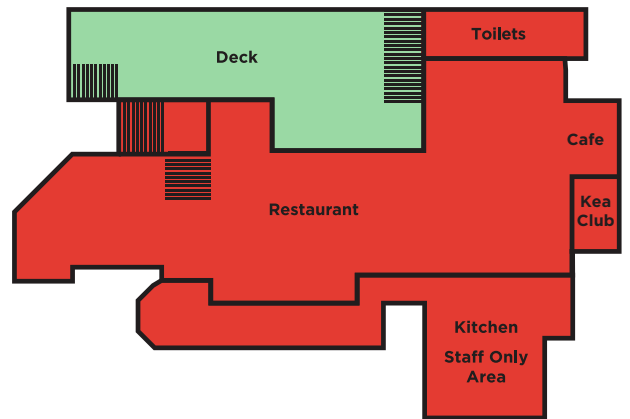

Green Zones

all uncontrolled areas like trails, drop off zones, carparks

- ▶ 2 metres distancing if not with your bubble

Orange Zones

controlled areas like lift queues

- ▶ 1 metre distancing if not with your bubble

Red Zones

confined areas where we are restricted to 50ppl indoors or 100ppl outdoors like cafes, etc.

LEVEL 2

LEVEL 3

GROUND LEVEL

LEVEL 4