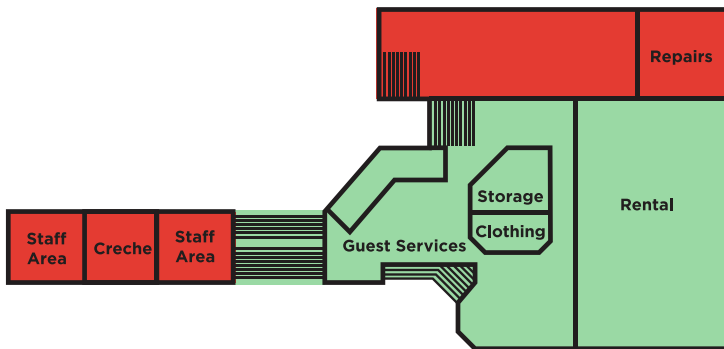

Green Zones

all uncontrolled areas like trails, drop off zones, carparks

- ▶ 2 metres distancing if not with your bubble

Orange Zones

controlled areas like lift queues

- ▶ 1 metre distancing if not with your bubble

Red Zones

confined areas where we are restricted to 50ppl indoors or 100ppl outdoors like cafes, etc.

LEVEL 2

LEVEL 3

GROUND LEVEL

LEVEL 4