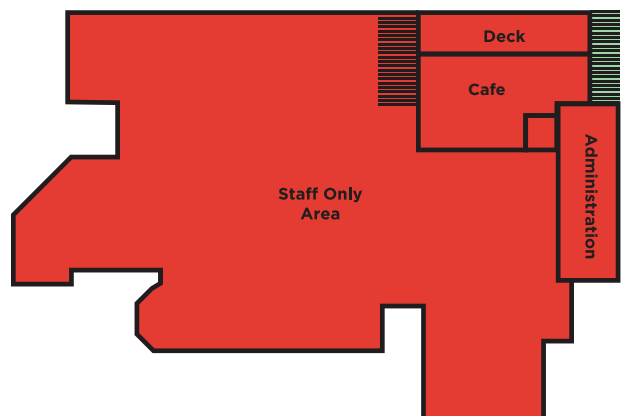

Green Zones

all uncontrolled areas like trails, drop off zones, carparks

- ▶ 2 metres distancing if not with your bubble

Orange Zones

controlled areas like lift queues

- ▶ 1 metre distancing if not with your bubble

Red Zones

confined areas where we are restricted to 50ppl indoors or 100ppl outdoors like cafes, etc.

LEVEL 2

LEVEL 3

GROUND LEVEL

LEVEL 4