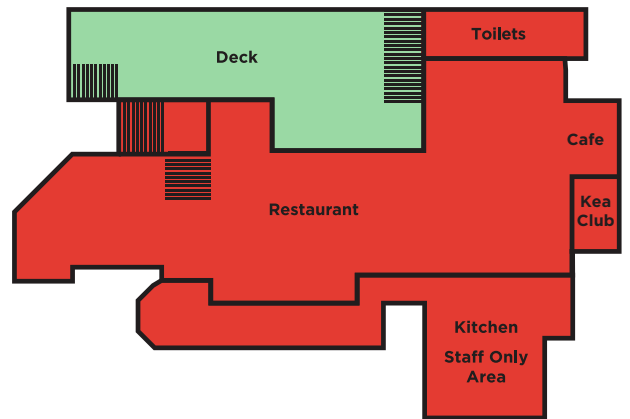

Green Zones

all uncontrolled areas like trails, drop off zones, carparks
▶ 2 metres distancing if not with your bubble

Orange Zones

controlled areas like lift queues
▶ 1 metre distancing if not with your bubble

Red Zones

confined areas where we are restricted to 100ppl indoors and outdoors like cafes, etc.

LEVEL 2

LEVEL 3

GROUND LEVEL

LEVEL 4