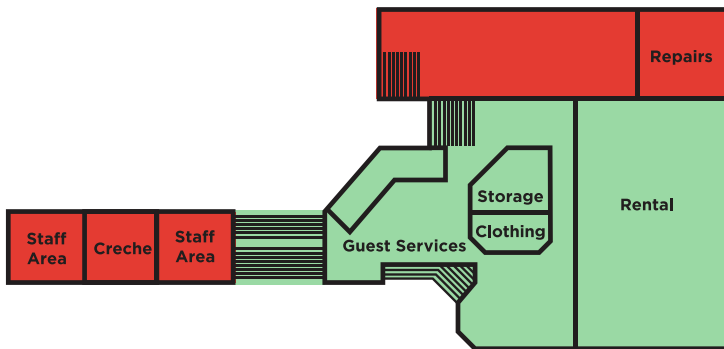

Green Zones

all uncontrolled areas like trails, drop off zones, carparks
▶ 2 metres distancing if not with your bubble

Orange Zones

controlled areas like lift queues
▶ 1 metre distancing if not with your bubble

Red Zones

confined areas where we are restricted to 100ppl indoors and outdoors like cafes, etc.

LEVEL 2

LEVEL 3

GROUND LEVEL

LEVEL 4